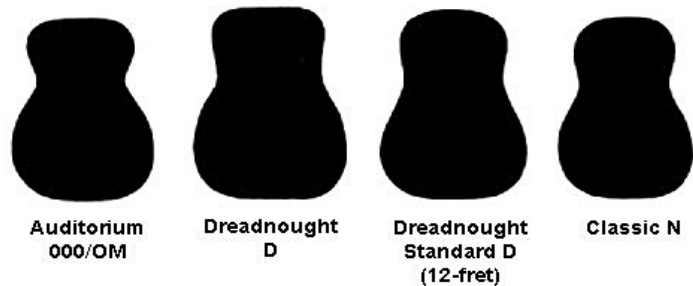

Acoustic Guitar Body Sizing Chart

Age	Recommended Guitar Size
4-6 Yrs.	25"-30" Acoustic
5-8 Yrs.	34" or 3/4 Size Acoustic / Classical Mini Electric Guitar Mini Bass Guitar
9-12 Yrs.	36" or Student Size Acoustic / Classical Full Size Electric Guitar Short-Scale Bass Guitar
12-Adult	40" or 41" Acoustic 40" Classical Full Size Electric Guitar Full Size Bass Guitar