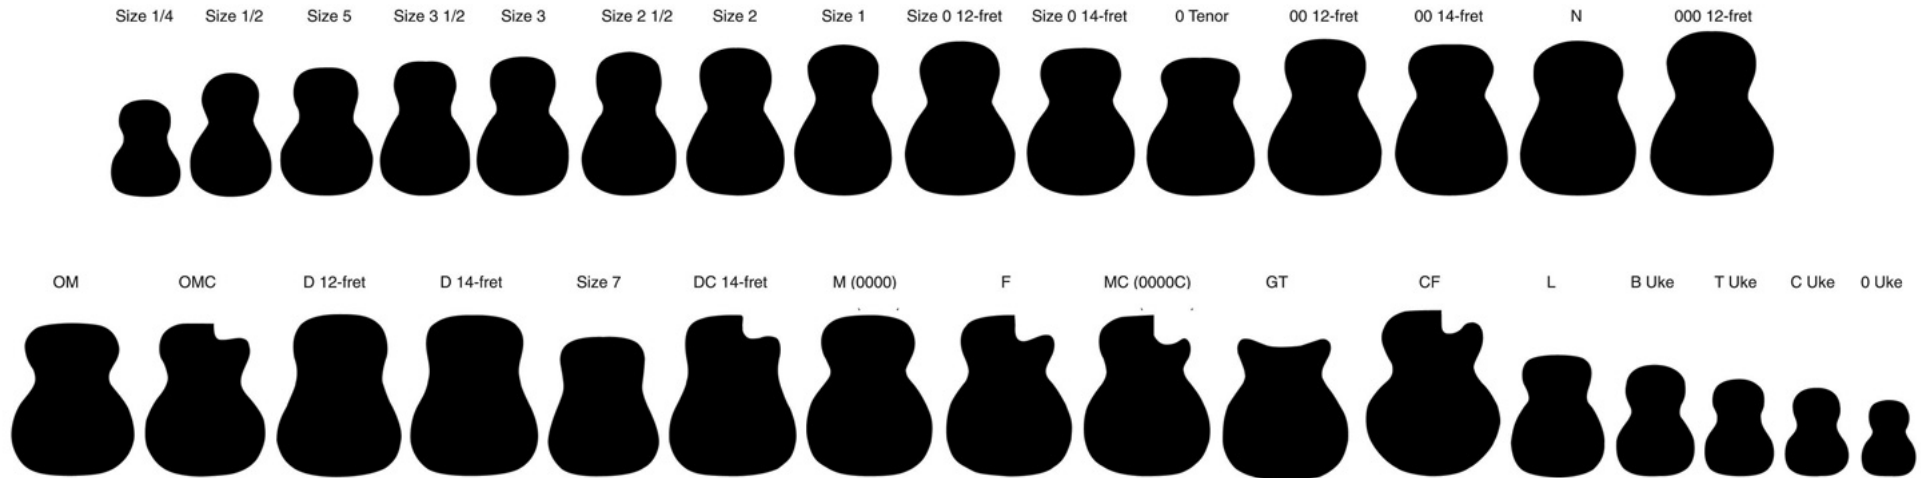

Acoustic Guitar Body Sizing Chart

Age	Recommended Guitar Size
4-6 Yrs.	25"-30" Acoustic
5-8 Yrs.	34" or 3/4 Size Acoustic / Classical Mini Electric Guitar Mini Bass Guitar
9-12 Yrs.	36" or Student Size Acoustic / Classical Full Size Electric Guitar Short-Scale Bass Guitar
12-Adult	40" or 41" Acoustic 40" Classical Full Size Electric Guitar Full Size Bass Guitar