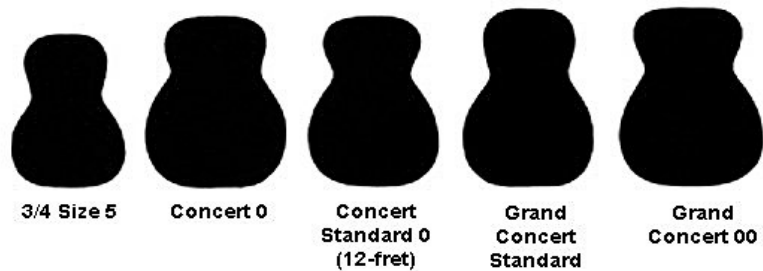

Acoustic Guitar Body Sizing Chart

Age	Recommended Guitar Size
4-6 Yrs.	25"-30" Acoustic
5-8 Yrs.	34" or 3/4 Size Acoustic / Classical Mini Electric Guitar Mini Bass Guitar
9-12 Yrs.	36" or Student Size Acoustic / Classical Full Size Electric Guitar Short-Scale Bass Guitar
12-Adult	40" or 41" Acoustic 40" Classical Full Size Electric Guitar Full Size Bass Guitar